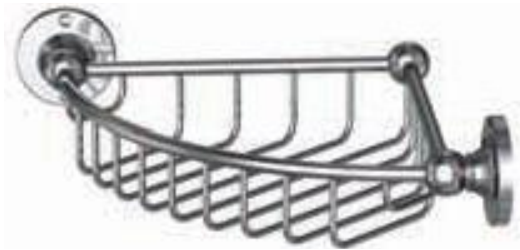

CP   
SN 

**LE05**

**Towel Ring**

**Dimensions:** width: 180mm  
height: 206mm  
projection: 65mm

CP   
SN 

**LE17**

**Triangular Tray**

**Dimensions:** width: 235mm  
height: 70mm  
projection: 235mm

CP   
SN 

**LE02**

**Double Robe Hook**

**Dimensions:** width: 85mm  
height: 52mm  
projection: 75mm

CP   
SN 

**LE03**

**Single Robe Hook**

**Dimensions:** width: 52mm  
height: 52mm  
projection: 55mm

**LE06**

**Pillar Paper Holder**

**Dimensions:** width: 205mm  
height: 52mm  
projection: 80mm

**LE07**

**Paper Holder**

**Dimensions:** width: 180mm  
height: 120mm  
projection: 65mm

**LE16**

**Shower Soap Dish**

**LE19** 24" (662mm)

**LE20** 30" (812mm)

**LE12**

**Tumbler Holder**  
with China Tumbler

**Dimensions:** width: 80mm  
height: 115mm  
projection: 125mm

**(LE11C - Spare Tumblers)**

**LE13**

**China Soap Dish & Holder**